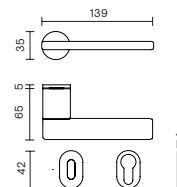

**vallihandles.com**

Maniglia porta / Door handle

Maniglia finestra / Window handle

**Cromo**  
Polished chrome

**Nikelnero**  
Black nickel

**Cromosat**  
Satin chrome

**Orsatop**  
Matt brass

**F R S B**

**RB8/RB7/RB8Y/RB7Y**

**RGB8/RGB8Y**

**RM8/RM7/RM8Y/RM7Y**

**RB8/RB7 + BZG**

**RGB8 + BZG**

**RM8/RM7 BZG**

**GL8**