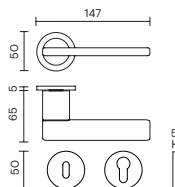

**vallihandles.com**

Maniglia porta / Door handle

Maniglia finestra / Window handle

**Cromo**  
Polished chrome

**Nikelnero**  
Black nickel

**Cromosat**  
Satin chrome

**Orsatop**  
Matt brass

**F R S B**

**RB8/RB7/RB8Y/RB7Y**

**RGB8/RGB8Y**

**RM8/RM7/RM8Y/RM7Y**

**RB8/RB7 + BZG**

**RGB8 + BZG**

**RM8/RM7 BZG**

**GL8**