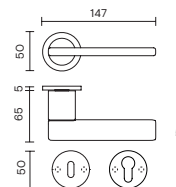

**vallihandles.com**

Maniglia porta / Door handle

Maniglia finestra / Window handle

**Cromo**  
Polished chrome

**Nikelnero**  
Black nickel

**Cromosat**  
Satin chrome

**Orsatop**  
Matt brass

**F R S B**

**RB8/RB7/RB8Y/RB7Y**

**RGB8/RGB8Y**

**RM8/RM7/RM8Y/RM7Y**

**RB8/RB7 + BZG**

**RGB8 + BZG**

**RM8/RM7 BZG**

**GL8**