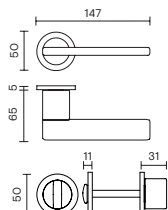

**vallihandles.com**

Maniglia porta / Door handle

Maniglia finestra / Window handle

**Cromo**  
Polished chrome

**Nikelnero**  
Black nickel

**Cromosat**  
Satin chrome

**Orsatop**  
Matt brass

**F R S B**

**RB8/RB7/RB8Y/RB7Y**

**RGB8/RGB8Y**

**RM8/RM7/RM8Y/RM7Y**

**RB8/RB7 + BZG**

**RGB8 + BZG**

**RM8/RM7 BZG**

**GL8**