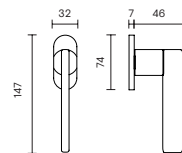

**vallihandles.com**

Maniglia porta / Door handle

Maniglia finestra / Window handle

**Cromo**  
Polished chrome

**Nikelnero**  
Black nickel

**Cromosat**  
Satin chrome

**Orsatop**  
Matt brass

**F R S B**

**RB8/RB7/RB8Y/RB7Y**

**RGB8/RGB8Y**

**RM8/RM7/RM8Y/RM7Y**

**RB8/RB7 + BZG**

**RGB8 + BZG**

**RM8/RM7 BZG**

**GL8**