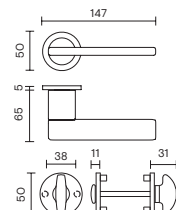

**vallihandles.com**

Maniglia porta / Door handle

Maniglia finestra / Window handle

**Cromo**  
Polished chrome

**Nikelnero**  
Black nickel

**Cromosat**  
Satin chrome

**Orsatop**  
Matt brass

**F R S B**

**RB8/RB7/RB8Y/RB7Y**

**RGB8/RGB8Y**

**RM8/RM7/RM8Y/RM7Y**

**RB8/RB7 + BZG**

**RGB8 + BZG**

**RM8/RM7 BZG**

**GL8**