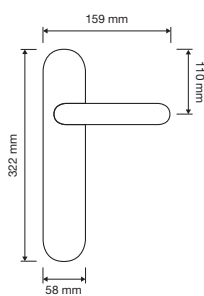

made in Italy | patented design

oro francese
french gold
OF

oro zecchino
gold plated
OZ

nero francese
french black
NF

patiné
patiné mat
PM

1640 RB 008

1640 RB 113

1640 PL