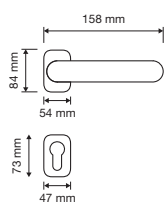

made in Italy | patented design

oro francese
french gold
OF

oro zecchino
gold plated
OZ

nero francese
french black
NF

patiné
patiné mat
PM

1640 RB 008

1640 RB 113

1640 PL