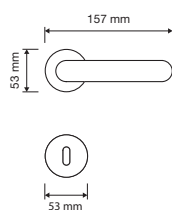

made in Italy | patented design

oro francese
french gold
OF

oro zecchino
gold plated
OZ

nero francese
french black
NF

patiné
patiné mat
PM

1640 RB 008

1640 RB 113

1640 PL